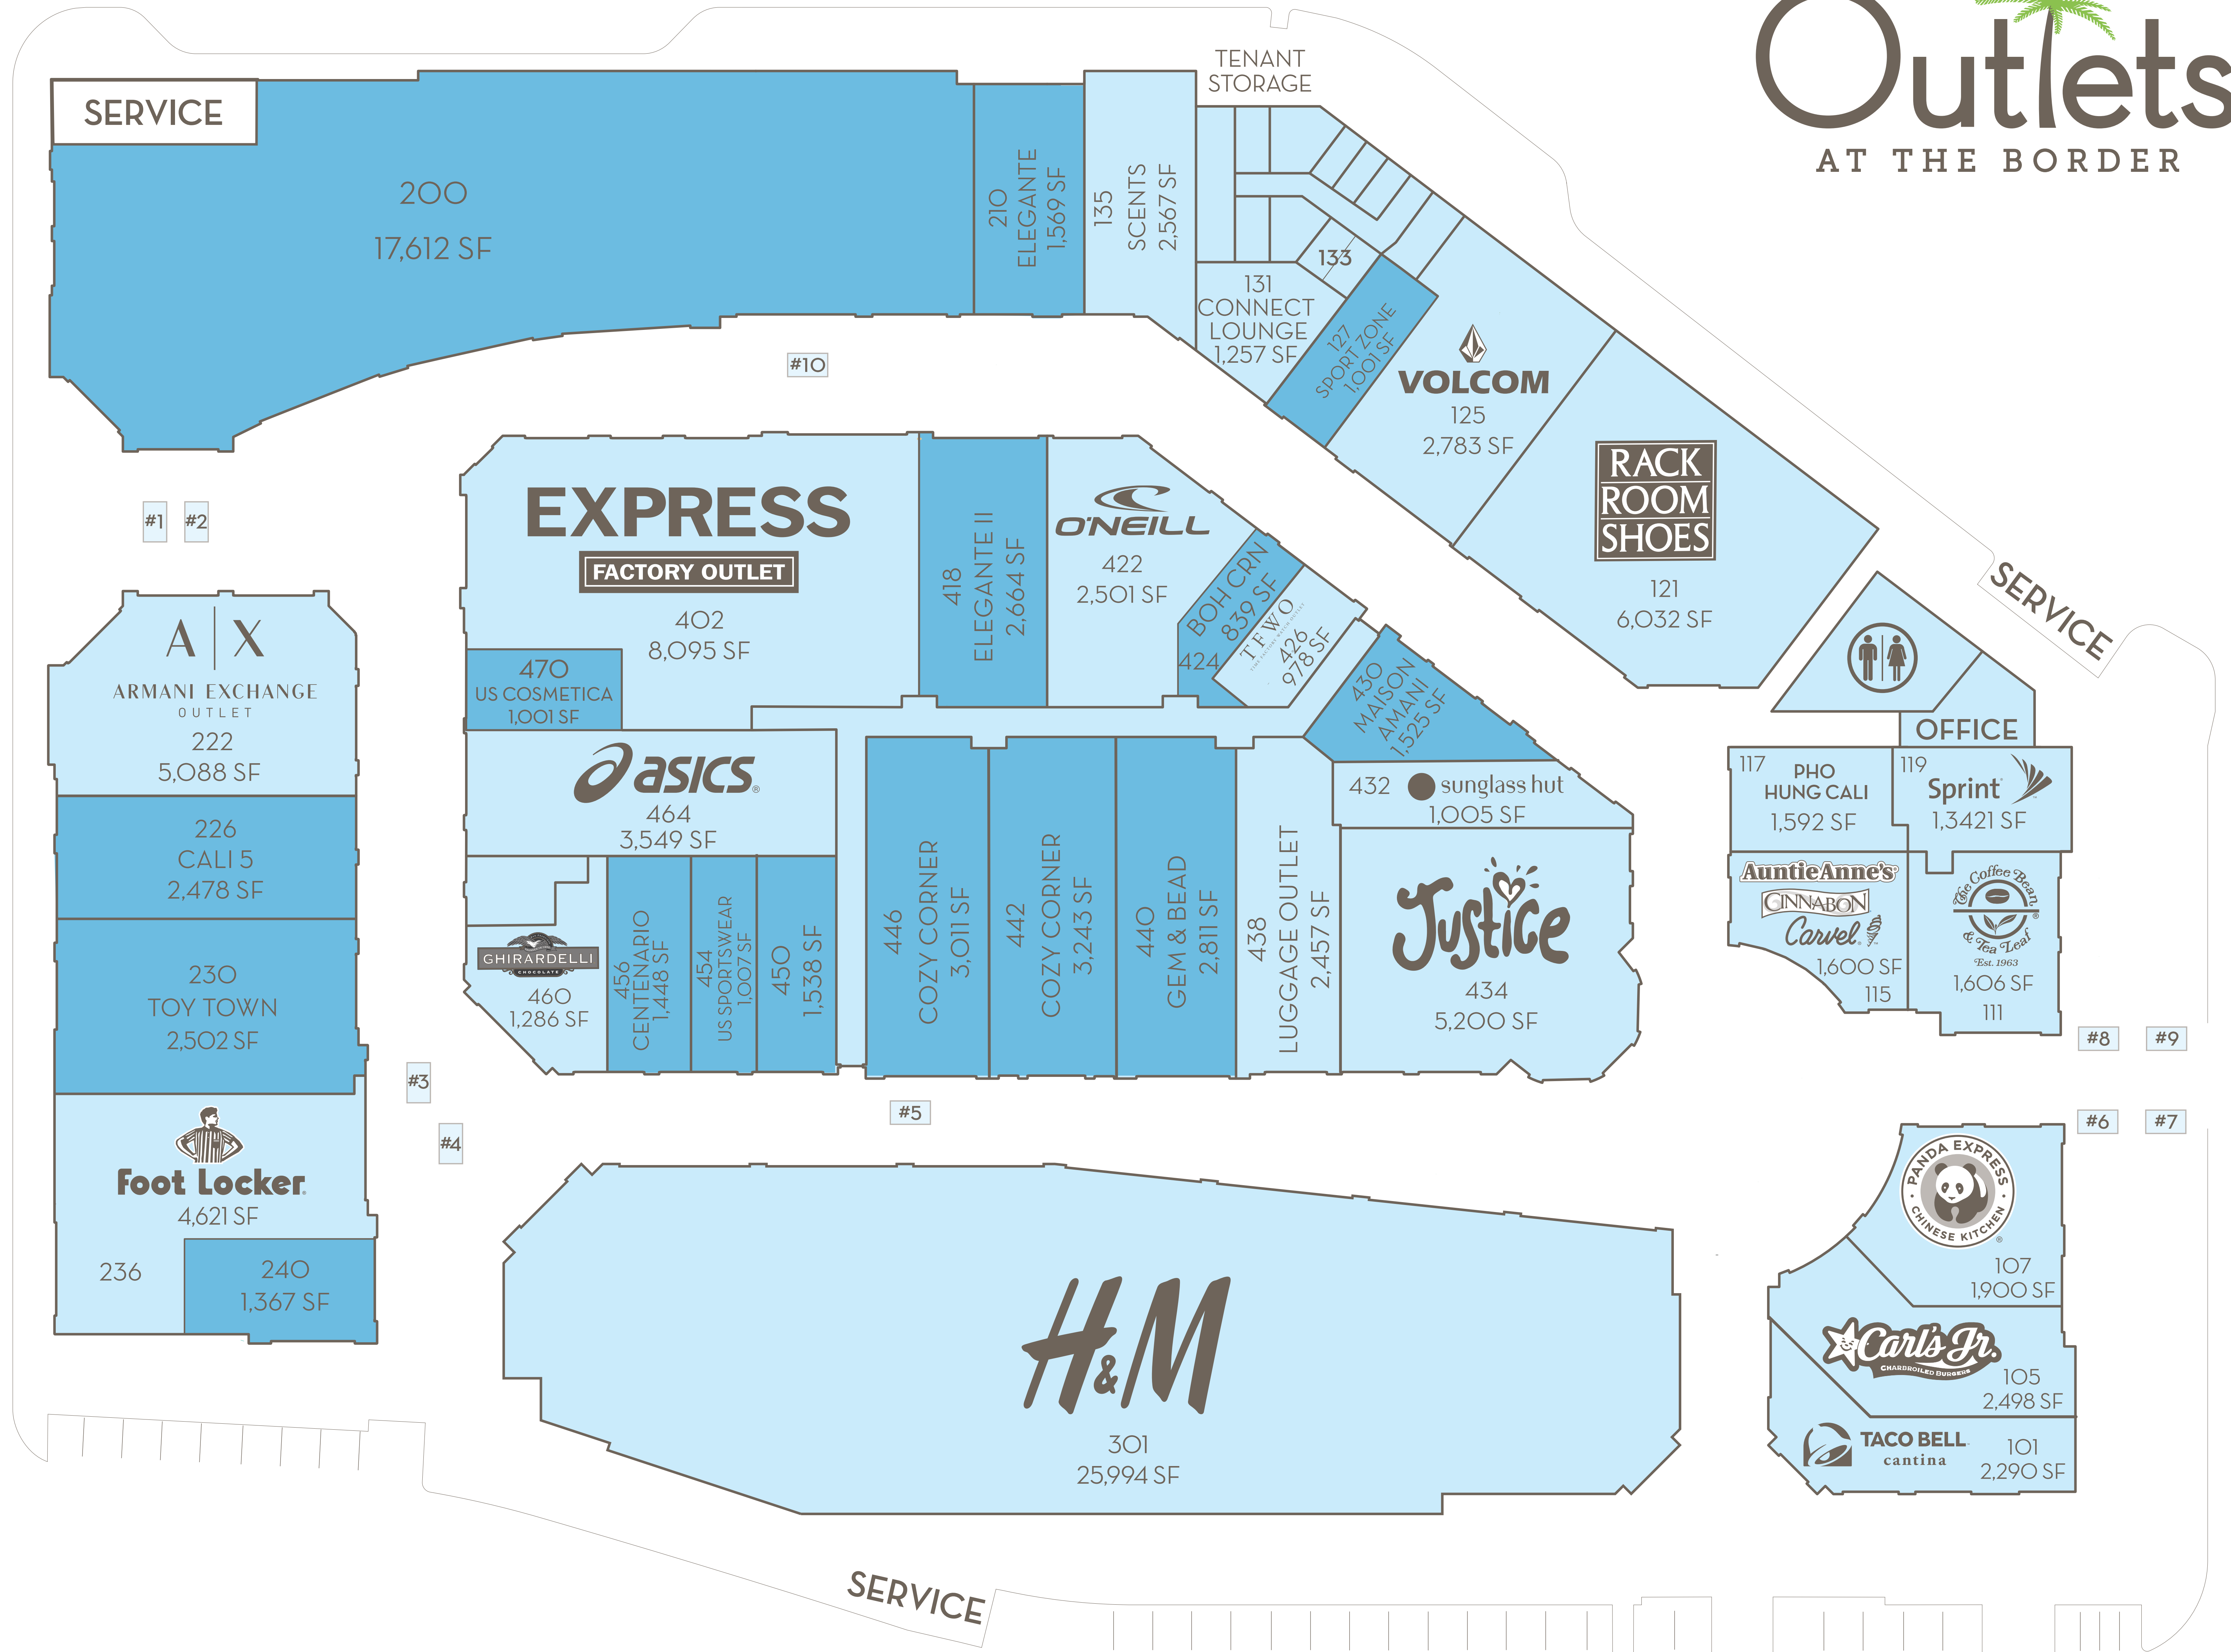

Outlets

AT THE BORDER

Availabilities/
Relocation Rights

- Suite 127 ±1,001
- Suite 200 ±17,612
- Suite 210 ±1,569
- Suite 226 ±2,478
- Suite 230 ±2,502
- Suite 240 ±1,367
- Suite 418 ±2,064
- Suite 424 ±839
- Suite 430 ±1,525
- Suite 440 ±2,811
- Suite 442 ±3,243
- Suite 446 ±3,011
- Suite 450 ±1,538
- Suite 454 ±1,007
- Suite 456 ±1,448
- Suite 470 ±1,001

PedWest Pedestrian Border Crossing
and Virginia Avenue Transit Center